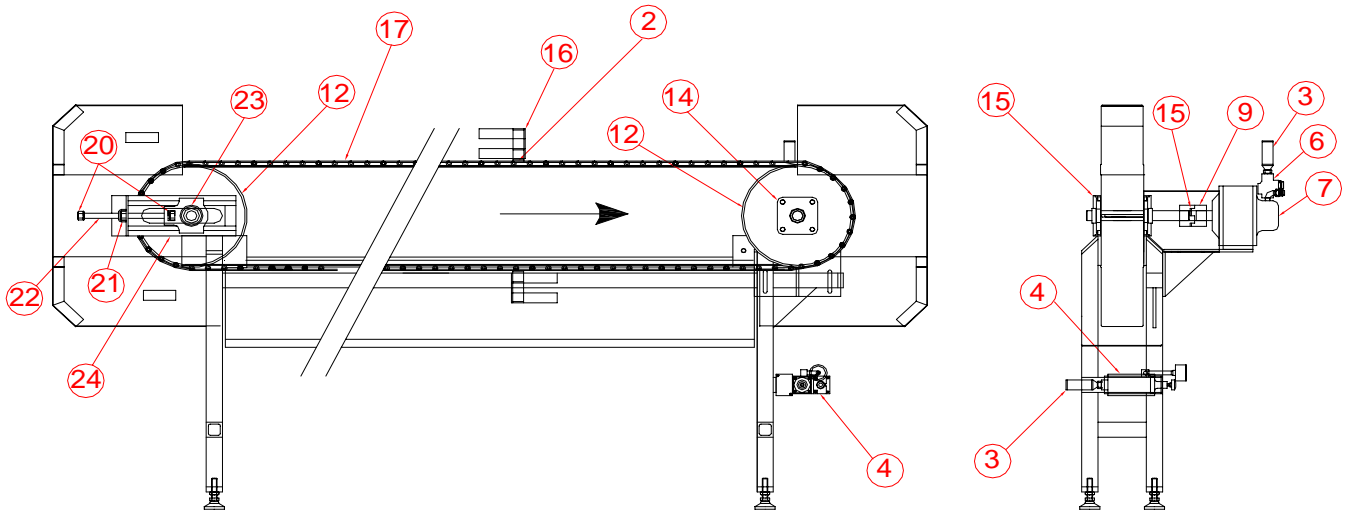

## DEBAGGER - HOT KNIFE

<b>PART #</b>	<b>DESCRIPTION</b>	<b>QTY</b>	<b>ITEM</b>
E100-026	FOOT SWITCH	EA.	NOT SHOWN
M100-453	CYLINDER 43 7/8" STROKE	EA.	34
M101-960	SEAL REPAIR KIT 43 7/8"	EA.	34
M101-593	CYLINDER 46 7/8" STROKE	EA.	34
M101-613	PULLEY - GEAR BELT - 28 TOOTH	EA.	27
M100-629	PULLEY - GEAR BELT - 48 TOOTH	EA.	40
M103-031	MOTOR 1/2 HP	EA.	37
M100-457	GEAR REDUCER 5:1	EA.	42
E100-460	MOTOR STARTER AB 509TOD	EA.	PANEL
E100-275	TEMP. CONTROLLER	EA.	PANEL
E100-276	MERCURY RELAY	EA.	PANEL
E100-208	BLOW OFF VALVE	EA.	52
E100-205	HEATER ELEMENT 700W	EA.	32
M100-454	BELT FOR BRUSH	EA.	30
M100-008	CYLINDER (FLIP RAIL)	EA.	NOT SHOWN
M100-458	BRUSH RIGHT HAND - 39-1/4"	EA.	5
M100-571	BRUSH LEFT HAND - 39-1/4"	EA.	6
M102-166	BRUSH RIGHT HAND - 42-3/4"	EA.	5
M102-167	BRUSH LEFT HAND - 42-3/4"	EA.	6
M100-805	BRUSH RIGHT HAND - 51-3/4"	EA.	5
M100-806	BRUSH LEFT HAND - 51-3/4"	EA.	6
FB100-123	KNIFE SHEATH	EA.	29
13066	KNIFE MOUNTING BRACKET	EA.	33
13058	BRACKET - MOTOR MOUNTING	EA.	41
M100-566	CLUTCH TORQUE TAMER #25	EA.	38
M100-241	VALVE MK 8 DOUBLE	EA.	PANEL
M100-136	VALVE MK 8 SINGLE	EA.	PANEL
M100-569	BUSHING 3/4" BORE G-TYPE	EA.	31
E100-829	THERMOCOUPLE	EA.	PANEL
13570	BRUSH CAP	EA.	2

## DEBAGGER - ACCELERATOR

PART #	DESCRIPTION	QTY	ITEM
	3-1/4" TABLETOP CHAIN STAINLESS STEEL	PER FT.	2
M100-250	AIR MUFFLER	EA.	3
M100-152	VALVE MK 15 - SINGLE	EA.	4
M100-119	FLOW CONTROL	EA.	6
M100-117	AIR DRIVE MOTOR	EA.	7
M103-039	MOTOR - 1/2 HP 90V DC	EA.	7
M100-050	REDUCER -TORQUBE TYPE QC FRAME 17, 30:1	EA.	7
M101-258	TORQUE TAMER - #50 1" BORE W/2 SPRINGS	EA.	9
M101-620	SPRING - TORQUE TAMER	EA.	9
M100-318	COUPLING 1" TO 1"	EA.	9
M100-074	SPROCKET 1" BORE	EA.	12
M100-017	BEARING - 4 BOLT FLANGE - 1" BORE	EA.	14
M100-021	COUPLING INSERT	EA.	15
10648-02	PADDLE RIGHT HAND	EA.	16
10648-01	PADDLE LEFT HAND	EA.	16
M100-116	3-1/4" TABLETOP CHAIN	PER FT.	17
M100-071	TAKE UP BEARING - 1" BORE	EA.	23
M100-072	TAKE UP FRAME	EA.	24