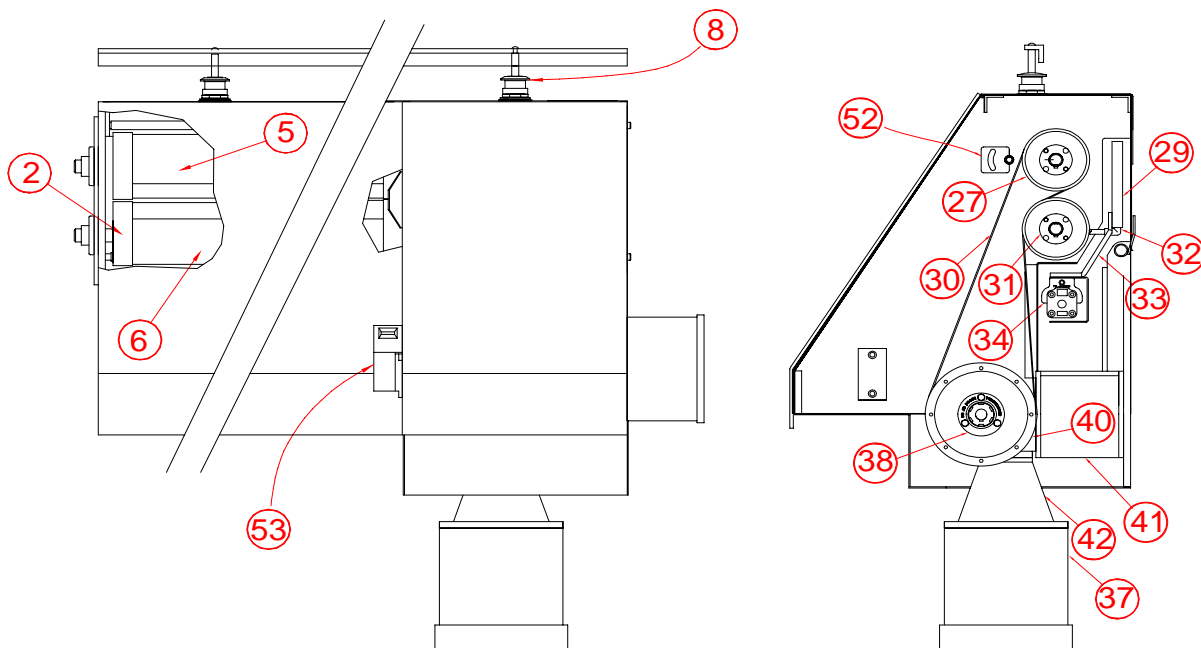

## DEBAGGER - HOT KNIFE

<b>PART #</b>	<b>DESCRIPTION</b>	<b>QTY</b>	<b>ITEM</b>
E100-026	FOOT SWITCH	EA.	NOT SHOWN
M100-453	CYLINDER 43 7/8" STROKE	EA.	34
M101-960	SEAL REPAIR KIT 43 7/8"	EA.	34
M101-593	CYLINDER 46 7/8" STROKE	EA.	34
M101-613	PULLEY - GEAR BELT - 28 TOOTH	EA.	27
M100-629	PULLEY - GEAR BELT - 48 TOOTH	EA.	40
M103-031	MOTOR 1/2 HP	EA.	37
M100-457	GEAR REDUCER 5:1	EA.	42
E100-460	MOTOR STARTER AB 509TOD	EA.	PANEL
E100-275	TEMP. CONTROLLER	EA.	PANEL
E100-276	MERCURY RELAY	EA.	PANEL
E100-208	BLOW OFF VALVE	EA.	52
E100-205	HEATER ELEMENT 700W	EA.	32
M100-454	BELT FOR BRUSH	EA.	30
M100-008	CYLINDER (FLIP RAIL)	EA.	NOT SHOWN
M100-458	BRUSH RIGHT HAND - 39-1/4"	EA.	5
M100-571	BRUSH LEFT HAND - 39-1/4"	EA.	6
M102-166	BRUSH RIGHT HAND - 42-3/4"	EA.	5
M102-167	BRUSH LEFT HAND - 42-3/4"	EA.	6
M100-805	BRUSH RIGHT HAND - 51-3/4"	EA.	5
M100-806	BRUSH LEFT HAND - 51-3/4"	EA.	6
FB100-123	KNIFE SHEATH	EA.	29
13066	KNIFE MOUNTING BRACKET	EA.	33
13058	BRACKET - MOTOR MOUNTING	EA.	41
M100-566	CLUTCH TORQUE TAMER #25	EA.	38
M100-241	VALVE MK 8 DOUBLE	EA.	PANEL
M100-136	VALVE MK 8 SINGLE	EA.	PANEL
M100-569	BUSHING 3/4" BORE G-TYPE	EA.	31
E100-829	THERMOCOUPLE	EA.	PANEL
13570	BRUSH CAP	EA.	2

## DEBAGGER - ACCELERATOR

PART #	DESCRIPTION	QTY	ITEM
	3-1/4" TABLETOP CHAIN STAINLESS STEEL	PER FT.	2
M100-250	AIR MUFFLER	EA.	3
M100-152	VALVE MK 15 - SINGLE	EA.	4
M100-119	FLOW CONTROL	EA.	6
M100-117	AIR DRIVE MOTOR	EA.	7
M103-039	MOTOR - 1/2 HP 90V DC	EA.	7
M100-050	REDUCER -TORQUBE TYPE QC FRAME 17, 30:1	EA.	7
M101-258	TORQUE TAMER - #50 1" BORE W/2 SPRINGS	EA.	9
M101-620	SPRING - TORQUE TAMER	EA.	9
M100-318	COUPLING 1" TO 1"	EA.	9
M100-074	SPROCKET 1" BORE	EA.	12
M100-017	BEARING - 4 BOLT FLANGE - 1" BORE	EA.	14
M100-021	COUPLING INSERT	EA.	15
10648-02	PADDLE RIGHT HAND	EA.	16
10648-01	PADDLE LEFT HAND	EA.	16
M100-116	3-1/4" TABLETOP CHAIN	PER FT.	17
M100-071	TAKE UP BEARING - 1" BORE	EA.	23
M100-072	TAKE UP FRAME	EA.	24